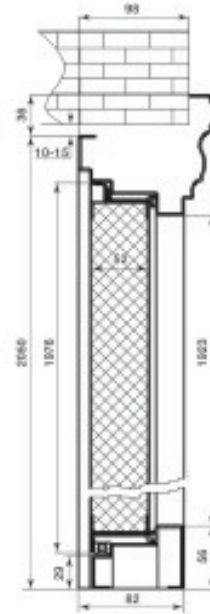

Door type	Size	Door opening size	Wall to wall size (H x W)
Single Door	2050mm x 950mm	1923 x 809mm	2080x990mm
One & Half Leaf Door	2050mm x 1200mm	1923 x 1059mm	2080x1240mm
Double Door	2050mm x 1650mm	1923 x 1509mm	2080x1690mm

Vertical Section

Horizontal Section

Frame Section

Door
Opening

Security Doors One & Half Leaf Door

Front View

Vertical Section

Horizontal Section

Frame Section

Door Opening

Security Doors Double Doors

Front View

Vertical Section

Horizontal Section

Frame Section

Door Opening

Security Door

Single Leaf - Plain panel design

Specification

- Galvanized steel construction door leaf and frame
- Door size 2050x950mm with clear opening of 1920x809mm
- Wall to wall fixing dimensions 2080x990mm
- Door leaf thickness 52mm
- Flame retardant polyurethane in-fill
- Wood effect paint finish
- Fixed matching threshold 56mm high
- Rubber weather seal around door leaf and frame
- Multi-point lock with 9 locking points
- Additional fixed bolt on hinge side
- Stainless steel hinges
- High security cylinder
- Security handle set
- Door Viewer