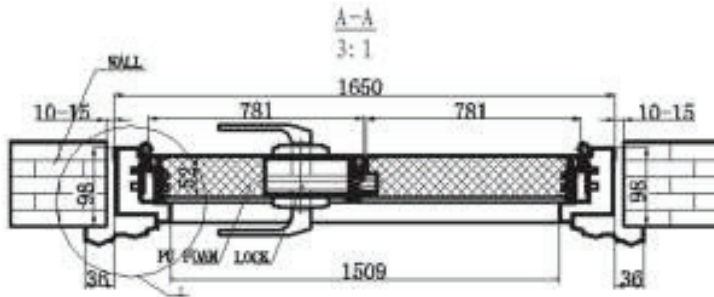

Vertical Section

Horizontal Section

Frame Section

Door
Opening

Security Doors One & Half Leaf Door

Front View

Vertical Section

Horizontal Section

Frame Section

Door Opening

Security Doors Double Doors

Front View

Vertical Section

Horizontal Section

Frame Section

Door Opening

Security Door

Single Leaf - Plain panel design

Specification

- Galvanized steel construction door leaf and frame
- Door size 2050x950mm with clear opening of 1920x809mm
- Wall to wall fixing dimensions 2080x990mm
- Door leaf thickness 52mm
- Flame retardant polyurethane in-fill
- Wood effect paint finish
- Fixed matching threshold 56mm high
- Rubber weather seal around door leaf and frame
- Multi-point lock with 9 locking points
- Additional fixed bolt on hinge side
- Stainless steel hinges
- High security cylinder
- Security handle set
- Door Viewer