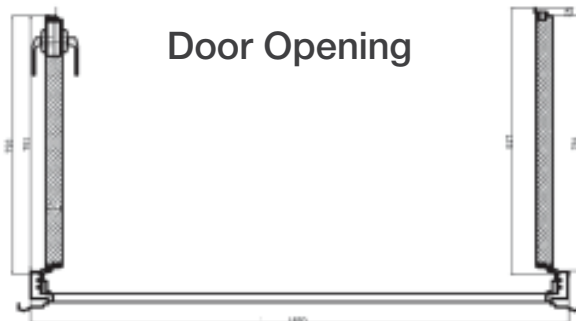

Vertical Section

Horizontal Section

Frame Section

Door
Opening

Security Doors One & Half Leaf Door

Front View

Vertical Section

Horizontal Section

Frame Section

Door Opening

Security Doors Double Doors

Front View

Vertical Section

Horizontal Section

Frame Section

Door Opening

Security Door

Single Leaf - Plain panel design

Specification

- Galvanized steel construction door leaf and frame
- Door size 2050x950mm with clear opening of 1920x809mm
- Wall to wall fixing dimensions 2080x990mm
- Door leaf thickness 52mm
- Flame retardant polyurethane in-fill
- Wood effect paint finish
- Fixed matching threshold 56mm high
- Rubber weather seal around door leaf and frame
- Multi-point lock with 9 locking points
- Additional fixed bolt on hinge side
- Stainless steel hinges
- High security cylinder
- Security handle set
- Door Viewer