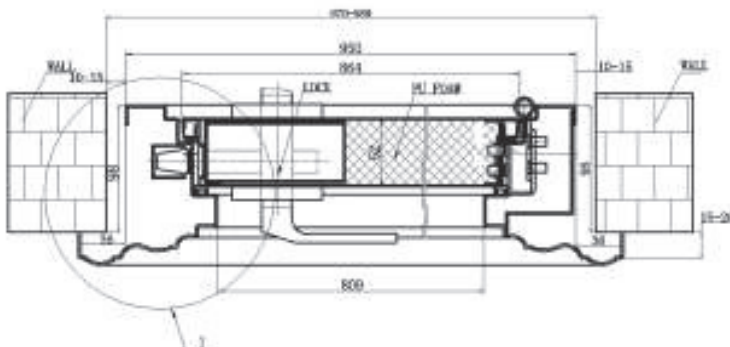

Door type	Size	Door opening size	Wall to wall size (H x W)
Single Door	2050mm x 950mm	1923 x 809mm	2080x990mm
One & Half Leaf Door	2050mm x 1200mm	1923 x 1059mm	2080x1240mm
Double Door	2050mm x 1650mm	1923 x 1509mm	2080x1690mm

Vertical Section

Horizontal Section

Frame Section

Door
Opening

Security Doors One & Half Leaf Door

Front View

Vertical Section

Horizontal Section

Security Door

Single Leaf - Plain panel design

Specification

- Galvanized steel construction door leaf and frame
- Door size 2050x950mm with clear opening of 1920x809mm
- Wall to wall fixing dimensions 2080x990mm
- Door leaf thickness 52mm
- Flame retardant polyurethane in-fill
- Wood effect paint finish
- Fixed matching threshold 56mm high
- Rubber weather seal around door leaf and frame
- Multi-point lock with 9 locking points
- Additional fixed bolt on hinge side
- Stainless steel hinges
- High security cylinder
- Security handle set
- Door Viewer