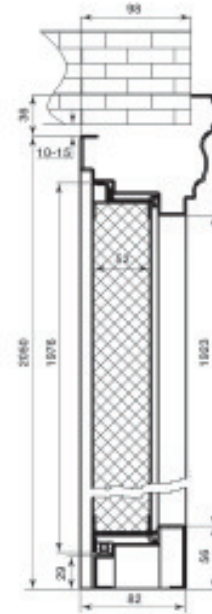

Door type	Size	Door opening size	Wall to wall size (H x W)
Single Door	2050mm x 950mm	1923 x 809mm	2080x990mm
One & Half Leaf Door	2050mm x 1200mm	1923 x 1059mm	2080x1240mm
Double Door	2050mm x 1650mm	1923 x 1509mm	2080x1690mm

Vertical Section

Horizontal Section

Frame Section

Door
Opening

Security Doors One & Half Leaf Door

Front View

Vertical Section

Horizontal Section

Frame Section

Door Opening

Security Doors Double Doors

Front View

Vertical Section

Horizontal Section

Frame Section

Door Opening

Security Door

Single Leaf - Plain panel design

Specification

- Galvanized steel construction door leaf and frame
- Door size 2050x950mm with clear opening of 1920x809mm
- Wall to wall fixing dimensions 2080x990mm
- Door leaf thickness 52mm
- Flame retardant polyurethane in-fill
- Wood effect paint finish
- Fixed matching threshold 56mm high
- Rubber weather seal around door leaf and frame
- Multi-point lock with 9 locking points
- Additional fixed bolt on hinge side
- Stainless steel hinges
- High security cylinder
- Security handle set
- Door Viewer