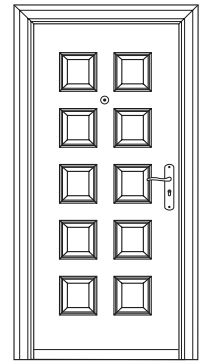

RI

LI

Outside

Left Outside

Right Outside

Right Inside

Left Inside

Door and wall opening sizes

Door type	Size	Door opening size	Wall to wall size (H x W)
Single Door	2050mm x 950mm	1923 x 809mm	2080x990mm
One & Half Leaf Door	2050mm x 1200mm	1923 x 1059mm	2080x1240mm
Double Door	2050mm x 1650mm	1923 x 1509mm	2080x1690mm

Door size and opening

Wall to wall

Security Doors

Door leaf designs & finishes

Door leaf designs

00

01

06

Vertical Section

Horizontal Section

Frame Section

Door
Opening

Security Doors One & Half Leaf Door

Front View

Vertical Section

Horizontal Section