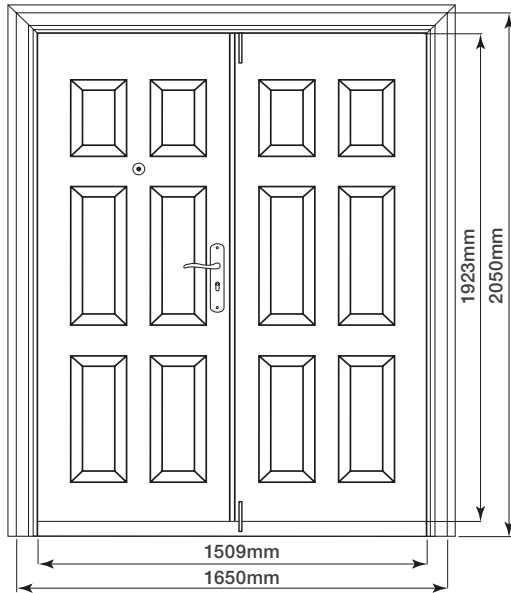

Door type	Size	Door opening size	Wall to wall size (H x W)
Single Door	2050mm x 950mm	1923 x 809mm	2080x990mm
One & Half Leaf Door	2050mm x 1200mm	1923 x 1059mm	2080x1240mm
Double Door	2050mm x 1650mm	1923 x 1509mm	2080x1690mm

Vertical Section

Horizontal Section

Frame Section

Door
Opening

Security Doors One & Half Leaf Door

Front View

Vertical Section

Horizontal Section

Frame Section

Door Opening

Security Doors Double Doors

Front View

Vertical Section

Horizontal Section

Frame Section

Door Opening

Security Door

Single Leaf - Plain panel design

Specification

- Galvanized steel construction door leaf and frame
- Door size 2050x950mm with clear opening of 1920x809mm
- Wall to wall fixing dimensions 2080x990mm
- Door leaf thickness 52mm
- Flame retardant polyurethane in-fill
- Wood effect paint finish
- Fixed matching threshold 56mm high
- Rubber weather seal around door leaf and frame
- Multi-point lock with 9 locking points
- Additional fixed bolt on hinge side
- Stainless steel hinges
- High security cylinder
- Security handle set
- Door Viewer