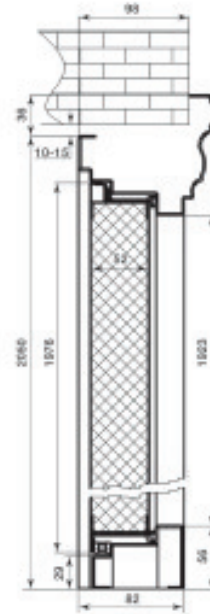

Door type	Size	Door opening size	Wall to wall size (H x W)
Single Door	2050mm x 950mm	1923 x 809mm	2080x990mm
One & Half Leaf Door	2050mm x 1200mm	1923 x 1059mm	2080x1240mm
Double Door	2050mm x 1650mm	1923 x 1509mm	2080x1690mm

09

Finishes:

9103

9453

9458

9460

Security Doors Single Leaf Door

Front View

Vertical Section

Horizontal Section

Frame Section

Door
Opening

Security Doors One & Half Leaf Door

Front View

Vertical Section

Horizontal Section

Security Door

Single Leaf - Plain panel design

Specification

- Galvanized steel construction door leaf and frame
- Door size 2050x950mm with clear opening of 1920x809mm
- Wall to wall fixing dimensions 2080x990mm
- Door leaf thickness 52mm
- Flame retardant polyurethane in-fill
- Wood effect paint finish
- Fixed matching threshold 56mm high
- Rubber weather seal around door leaf and frame
- Multi-point lock with 9 locking points
- Additional fixed bolt on hinge side
- Stainless steel hinges
- High security cylinder
- Security handle set
- Door Viewer