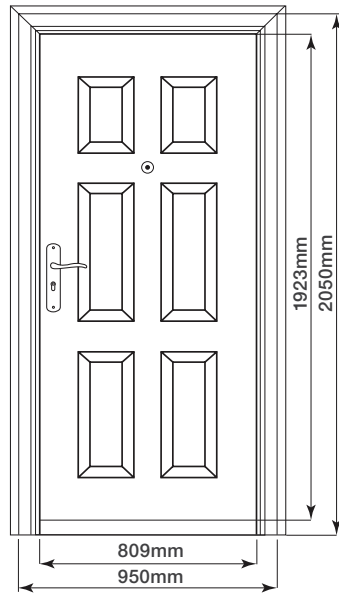

Door type	Size	Door opening size	Wall to wall size (H x W)
Single Door	2050mm x 950mm	1923 x 809mm	2080x990mm
One & Half Leaf Door	2050mm x 1200mm	1923 x 1059mm	2080x1240mm
Double Door	2050mm x 1650mm	1923 x 1509mm	2080x1690mm

Door size and opening

Wall to wall

Security Doors

Door leaf designs & finishes

Door leaf designs

00

01

06

Vertical Section

Horizontal Section

Frame Section

Door
Opening

Security Doors One & Half Leaf Door

Front View

Vertical Section

Horizontal Section

Security Door

Single Leaf - Plain panel design

Specification

- Galvanized steel construction door leaf and frame
- Door size 2050x950mm with clear opening of 1920x809mm
- Wall to wall fixing dimensions 2080x990mm
- Door leaf thickness 52mm
- Flame retardant polyurethane in-fill
- Wood effect paint finish
- Fixed matching threshold 56mm high
- Rubber weather seal around door leaf and frame
- Multi-point lock with 9 locking points
- Additional fixed bolt on hinge side
- Stainless steel hinges
- High security cylinder
- Security handle set
- Door Viewer