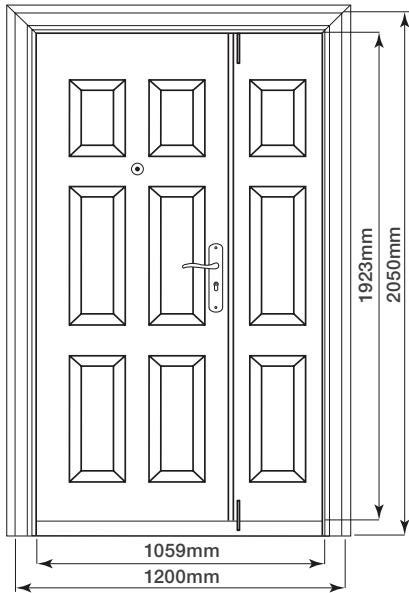

Door type	Size	Door opening size	Wall to wall size (H x W)
Single Door	2050mm x 950mm	1923 x 809mm	2080x990mm
One & Half Leaf Door	2050mm x 1200mm	1923 x 1059mm	2080x1240mm
Double Door	2050mm x 1650mm	1923 x 1509mm	2080x1690mm

Vertical Section

Horizontal Section

Frame Section

Door
Opening

Security Doors One & Half Leaf Door

Front View

Vertical Section

Horizontal Section

Frame Section

Door Opening

Security Doors Double Doors

Front View

Vertical Section

Horizontal Section

Frame Section

Door Opening

Security Door

Single Leaf - Plain panel design

Specification

- Galvanized steel construction door leaf and frame
- Door size 2050x950mm with clear opening of 1920x809mm
- Wall to wall fixing dimensions 2080x990mm
- Door leaf thickness 52mm
- Flame retardant polyurethane in-fill
- Wood effect paint finish
- Fixed matching threshold 56mm high
- Rubber weather seal around door leaf and frame
- Multi-point lock with 9 locking points
- Additional fixed bolt on hinge side
- Stainless steel hinges
- High security cylinder
- Security handle set
- Door Viewer