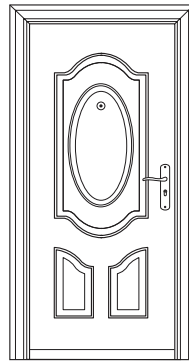

RI

LI

Outside

Left Outside

Right Outside

Right Inside

Left Inside

Door and wall opening sizes

Door type	Size	Door opening size	Wall to wall size (H x W)
Single Door	2050mm x 950mm	1923 x 809mm	2080x990mm
One & Half Leaf Door	2050mm x 1200mm	1923 x 1059mm	2080x1240mm
Double Door	2050mm x 1650mm	1923 x 1509mm	2080x1690mm

Door size and opening

Wall to wall

Security Doors

Door leaf designs & finishes

Door leaf designs

00

01

06

Vertical Section

Horizontal Section

Frame Section

Door
Opening

Security Doors One & Half Leaf Door

Front View

Vertical Section

Horizontal Section