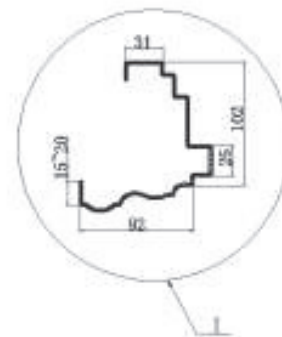

Door type	Size	Door opening size	Wall to wall size (H x W)
Single Door	2050mm x 950mm	1923 x 809mm	2080x990mm
One & Half Leaf Door	2050mm x 1200mm	1923 x 1059mm	2080x1240mm
Double Door	2050mm x 1650mm	1923 x 1509mm	2080x1690mm

Vertical Section

Horizontal Section

Frame Section

Door
Opening

Security Doors One & Half Leaf Door

Front View

Vertical Section

Horizontal Section