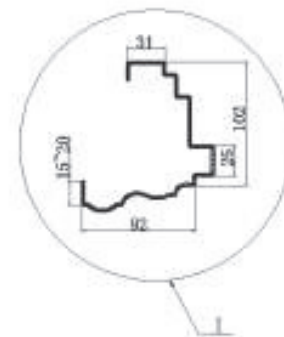

Vertical Section

Horizontal Section

Frame Section

Door
Opening

Security Doors One & Half Leaf Door

Front View

Vertical Section

Horizontal Section

Frame Section

Door Opening

Security Doors Double Doors

Front View

Vertical Section

Horizontal Section

Frame Section

Door Opening

Security Door

Single Leaf - Plain panel design

Specification

- Galvanized steel construction door leaf and frame
- Door size 2050x950mm with clear opening of 1920x809mm
- Wall to wall fixing dimensions 2080x990mm
- Door leaf thickness 52mm
- Flame retardant polyurethane in-fill
- Wood effect paint finish
- Fixed matching threshold 56mm high
- Rubber weather seal around door leaf and frame
- Multi-point lock with 9 locking points
- Additional fixed bolt on hinge side
- Stainless steel hinges
- High security cylinder
- Security handle set
- Door Viewer