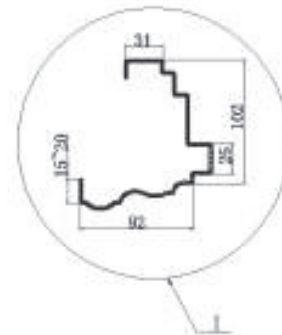

Frame Section