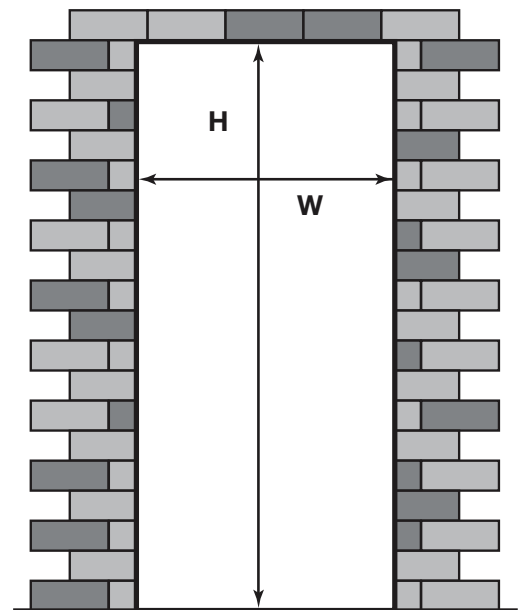

RI

LI

Outside

Left Outside

Right Outside

Right Inside

Left Inside

Door and wall opening sizes

Door type	Size	Door opening size	Wall to wall size (H x W)
Single Door	2050mm x 950mm	1923 x 809mm	2080x990mm
One & Half Leaf Door	2050mm x 1200mm	1923 x 1059mm	2080x1240mm
Double Door	2050mm x 1650mm	1923 x 1509mm	2080x1690mm

Door size and opening

Wall to wall

Security Doors

Door leaf designs & finishes

Door leaf designs

00

01

06