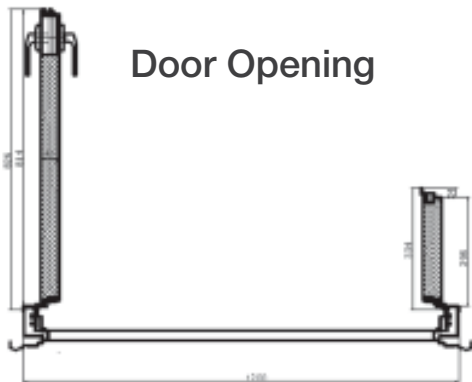

Vertical Section

Horizontal Section

Frame Section

Door
Opening

Security Doors One & Half Leaf Door

Front View

Vertical Section

Horizontal Section

Frame Section

Door Opening

Security Doors Double Doors

Front View

Vertical Section

Horizontal Section

Frame Section

Door Opening

Security Door

Single Leaf - Plain panel design

Specification

- Galvanized steel construction door leaf and frame
- Door size 2050x950mm with clear opening of 1920x809mm
- Wall to wall fixing dimensions 2080x990mm
- Door leaf thickness 52mm
- Flame retardant polyurethane in-fill
- Wood effect paint finish
- Fixed matching threshold 56mm high
- Rubber weather seal around door leaf and frame
- Multi-point lock with 9 locking points
- Additional fixed bolt on hinge side
- Stainless steel hinges
- High security cylinder
- Security handle set
- Door Viewer