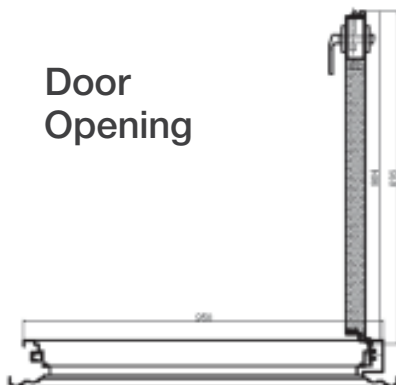

Vertical Section

Horizontal Section

Frame Section

Door
Opening

Security Doors One & Half Leaf Door

Front View

Vertical Section

Horizontal Section

Frame Section

Door Opening

Security Doors Double Doors

Front View

Vertical Section

Horizontal Section

Frame Section

Door Opening

Security Door

Single Leaf - Plain panel design

Specification

- Galvanized steel construction door leaf and frame
- Door size 2050x950mm with clear opening of 1920x809mm
- Wall to wall fixing dimensions 2080x990mm
- Door leaf thickness 52mm
- Flame retardant polyurethane in-fill
- Wood effect paint finish
- Fixed matching threshold 56mm high
- Rubber weather seal around door leaf and frame
- Multi-point lock with 9 locking points
- Additional fixed bolt on hinge side
- Stainless steel hinges
- High security cylinder
- Security handle set
- Door Viewer