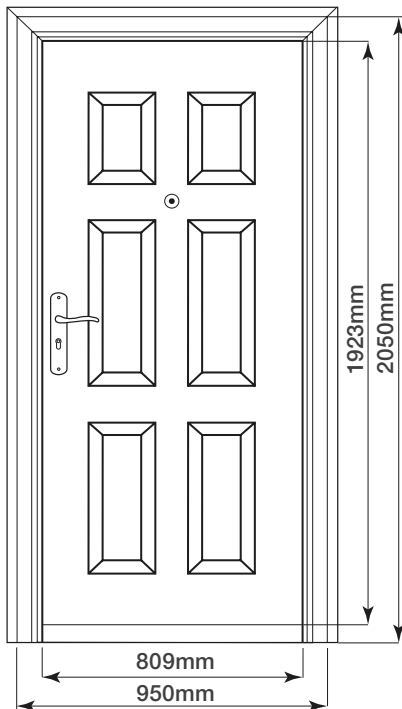

RI

LI

Outside

Left Outside

Right Outside

Right Inside

Left Inside

Door and wall opening sizes

Door type	Size	Door opening size	Wall to wall size (H x W)
Single Door	2050mm x 950mm	1923 x 809mm	2080x990mm
One & Half Leaf Door	2050mm x 1200mm	1923 x 1059mm	2080x1240mm
Double Door	2050mm x 1650mm	1923 x 1509mm	2080x1690mm

Door size and opening

Wall to wall

Security Doors

Door leaf designs & finishes

Door leaf designs

00

01

06