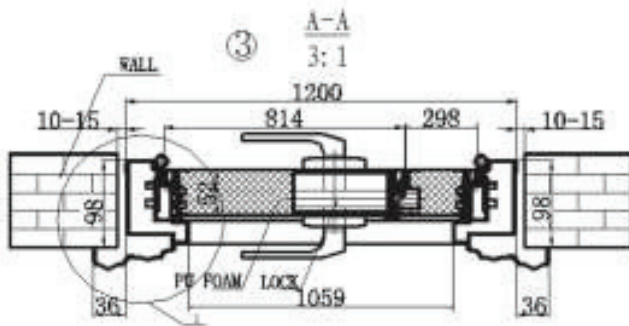

Vertical Section

Horizontal Section

Frame Section

Door
Opening

Security Doors One & Half Leaf Door

Front View

Vertical Section

Horizontal Section

Security Door

Single Leaf - Plain panel design

Specification

- Galvanized steel construction door leaf and frame
- Door size 2050x950mm with clear opening of 1920x809mm
- Wall to wall fixing dimensions 2080x990mm
- Door leaf thickness 52mm
- Flame retardant polyurethane in-fill
- Wood effect paint finish
- Fixed matching threshold 56mm high
- Rubber weather seal around door leaf and frame
- Multi-point lock with 9 locking points
- Additional fixed bolt on hinge side
- Stainless steel hinges
- High security cylinder
- Security handle set
- Door Viewer